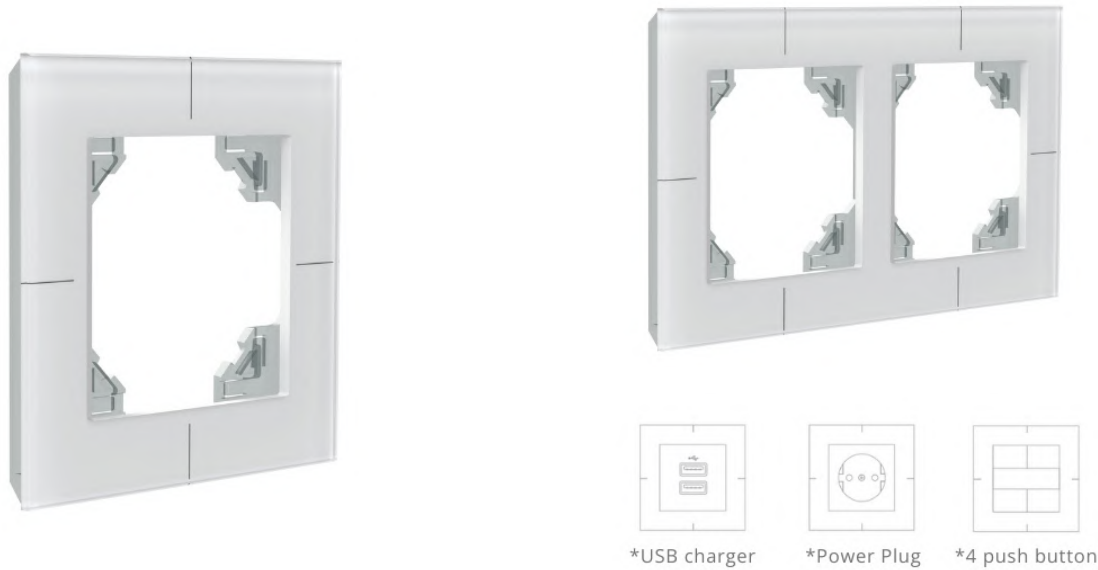

SOCKET FRAMES

Available in 1 or 2 gang

T-FRG | T-2FRG

SOCKET FRAMES

Frames that can be used together with any 55mm of other manufacturers' inserts.
Ensuring visual coherence throughout the project
Available in 1 or 2 gang.