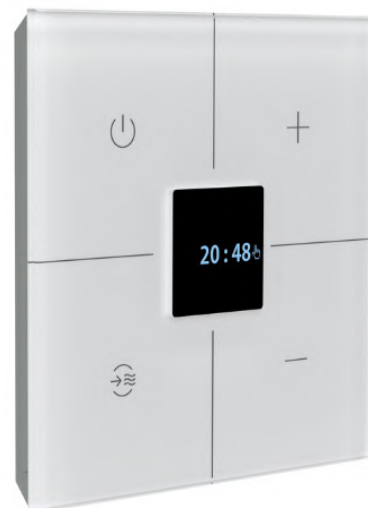

KNX-K4THERMO

GLASS THERMOSTAT KEYPAD

KNX-K4THERMOGx-xx is a glass thermostat keypad with integrated temperature sensor, for intuitive control of your home climate. Developed by KNX Standard.

AVAILABLE SEPTEMBER 2024

FUNCTIONALITIES

- Setpoint control;
- Change mode Heating / Cooling;
- Fan Control;
- Buzzer for audible indication of user actions;
- Integrated temperature sensor;
- Night mode.

REFERENCE	GLASS COLOR	FINISHES	BACKLIGHT LED	BACKFLAT
KNX-K4THERMOGL-W-WW	White	Glossy . Visible Keys	Warm White	Translucent
KNX-K4THERMOGL-W-CW	White	Glossy . Visible Keys	Cold White	Translucent
KNX-K4THERMOGM-WX-WW	White	Matte . Visible Keys	Warm White	Translucent
KNX-K4THERMOGM-WX-CW	White	Matte . Visible Keys	Cold White	Translucent
KNX-K4THERMOGM-W-WW	White	Matte . Discreet Keys	Warm White	Translucent
KNX-K4THERMOGM-W-CW	White	Matte . Discreet Keys	Cold White	Translucent
KNX-K4THERMOGL-B-WW	Black	Glossy . Visible Keys	Warm White	Translucent Black
KNX-K4THERMOGL-B-CW	Black	Glossy . Visible Keys	Cold White	Translucent Black
KNX-K4THERMOGM-BX-WW	Black	Matte . Visible Keys	Warm White	Translucent Black
KNX-K4THERMOGM-BX-CW	Black	Matte . Visible Keys	Cold White	Translucent Black
KNX-K4THERMOGM-B-WW	Black	Matte . Discreet Keys	Warm White	Translucent Black
KNX-K4THERMOGM-B-CW	Black	Matte . Discreet Keys	Cold White	Translucent Black