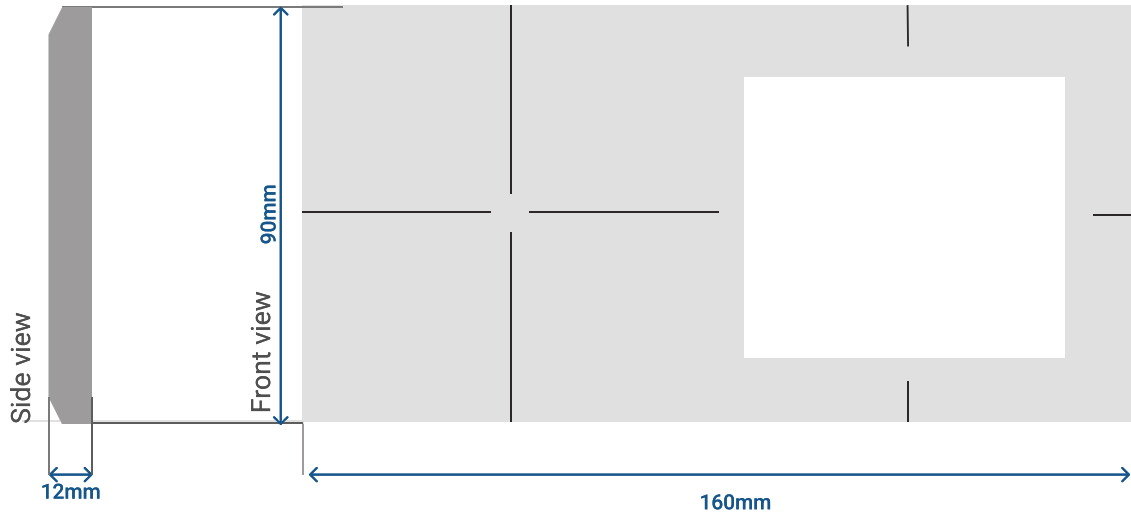

Multitouch Glass keypad with 13 keys

KNX-K4FGx-x

Dimensions