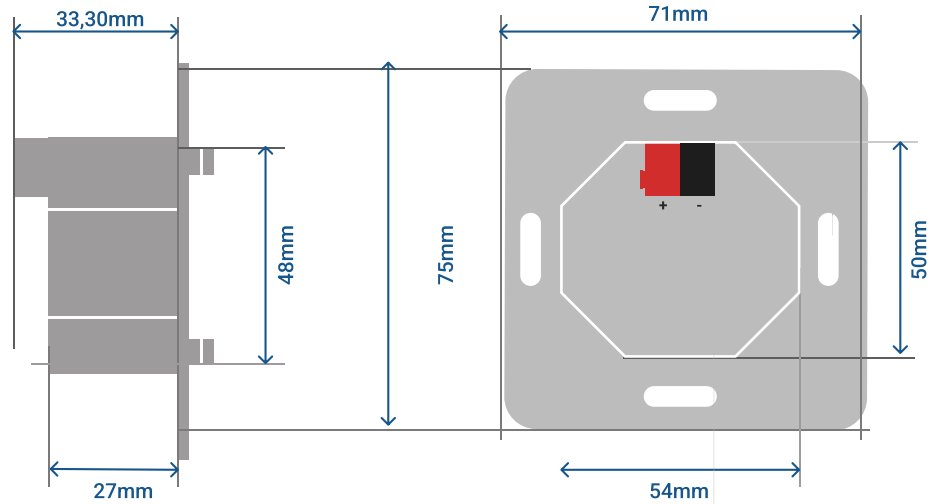

KNX-K4FGx-x

Dimensions W-KNX

Wiring diagram